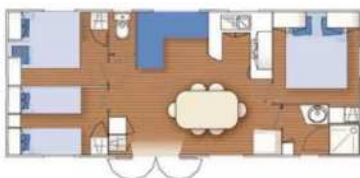

1 bedroom, 2 persons, 15 m²

- 1 bedroom with double bed 140/190 and storage
- 1 bathroom with shower, sink, toilet and storage
- 1 living room with full equipped kitchen
- 1 wood terrace 8 m²

O'Hara O'PHEA Standard

2 bedrooms, 4 persons, 30 m²

- 1 bedroom double bed 140/190 + storage + 1 baby cot possible
- 1 bedroom with 2 beds 80/190 and storage
- 1 bathroom with shower, sink and storage
- 1 separated toilet
- 1 living room with full equipped kitchen
- 1 standard covered wood terrace 11 m²

Louisiane FLORES 2

2 bedrooms, 4/5 persons, 30 m²

- 1 bedroom with double bed 140/190, storage and wardrobe
- 1 bedroom with 2 beds 80/190 + 1 hanging bed, storage and wardrobe
- 1 bathroom with shower, sink and storage
- 1 separated toilet
- 1 living room with full equipped kitchen
- 1 covered wood terrace 11 m²
- 11,25 m²

Louisiane FLORES 3

3 bedrooms, 6 persons, 36 m²

- 1 bedroom with double bed 160/190, storage and wardrobe
- 1 bedroom with double bed 140/190, storage and wardrobe
- 1 bedroom with 2 beds 80/190, storage and wardrobe
- 1 bathroom with shower, sink and storage
- 1 separated toilet
- 1 living room with full equipped kitchen
- 1 half-covered wood terrace 15 m² + solarium 6 m²