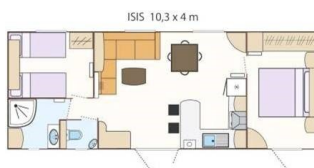

Range « PRESTIGE » Pets not allowed

Air conditioning, bed 160/200, washing machine in Isis and free token for laundry in Taos, top of the range full equipped kitchen with hood, dishwasher, electric plancha on terrace, electric barbecue on demand

Trigano ISIS

2 bedrooms, 4 persons, 41 m²

- 1 bedroom with double bed 160/200, storage, dressing and dressing table
- 1 bedroom with 2 single beds 80/190, storage and wardrobe
- 1 bathroom with spacious shower, bowl, storage and washing machine
- 1 separate toilet
- 1 living room with top of the range full equipped kitchen
- 1 covered wood terrace 21 m² with south facing